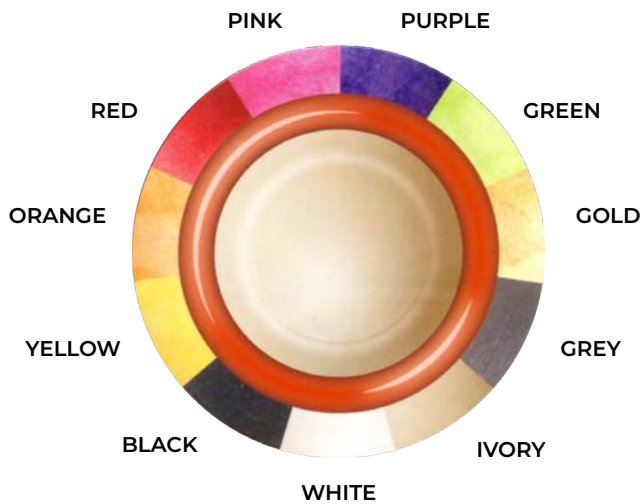

FRAME CODE AND PANTONE CODE

BODY COLORS

PACKAGING

Packed in bags containing 1000 stopper
2 bags per box (cm 59x36x24h)
Weight: 17.2 kg

CUSTOMISATION

Cost for making template Euro 120